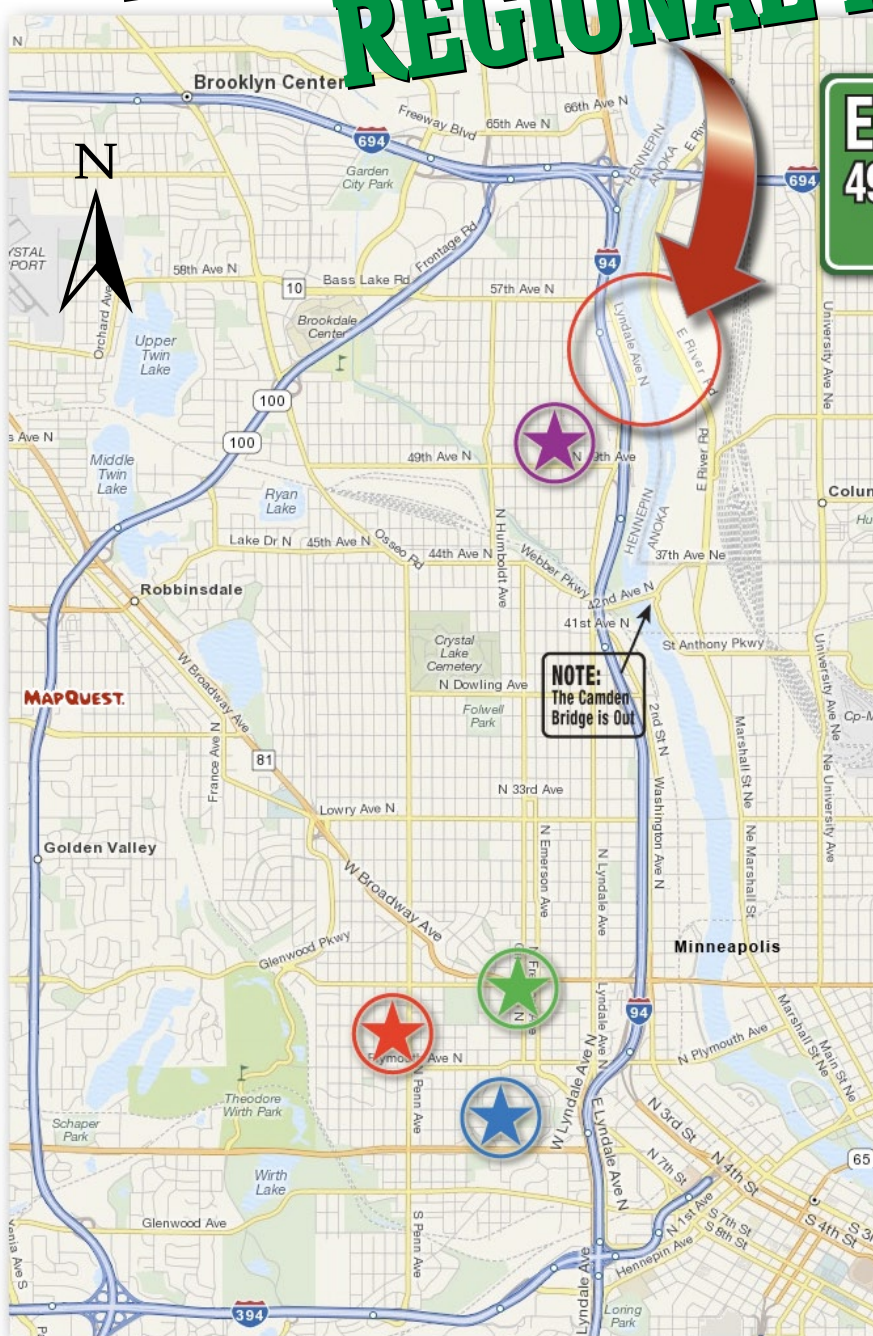

Saturday, June 19, 2010 / 10am-7pm

Juneteenth

NORTH MISSISSIPPI REGIONAL PARK

EXIT 226
49th & 53rd
St. Exit

Park & Ride
Park your Vehicle and ride to the North Mississippi Regional Park. We will also have shuttle bus services for the handicapped offered by PICA Head Start (Parents In Community Action, Inc).

Park & Ride Locations

- ★ North Point Health and Wellness Center
West side parking lot,
1313 North Penn Ave North, Mpls., Mn 55411
- ★ North Commons Park and Recreation Center
801 James Avenue North, Mpls., Mn 55411
- ★ Jenny Lind Elementary School
5025 Bryant Ave North, Mpls., Mn. 55430
- ★ Broadway High School
1250 West Broadway Avenue, Mpls., Mn 55411